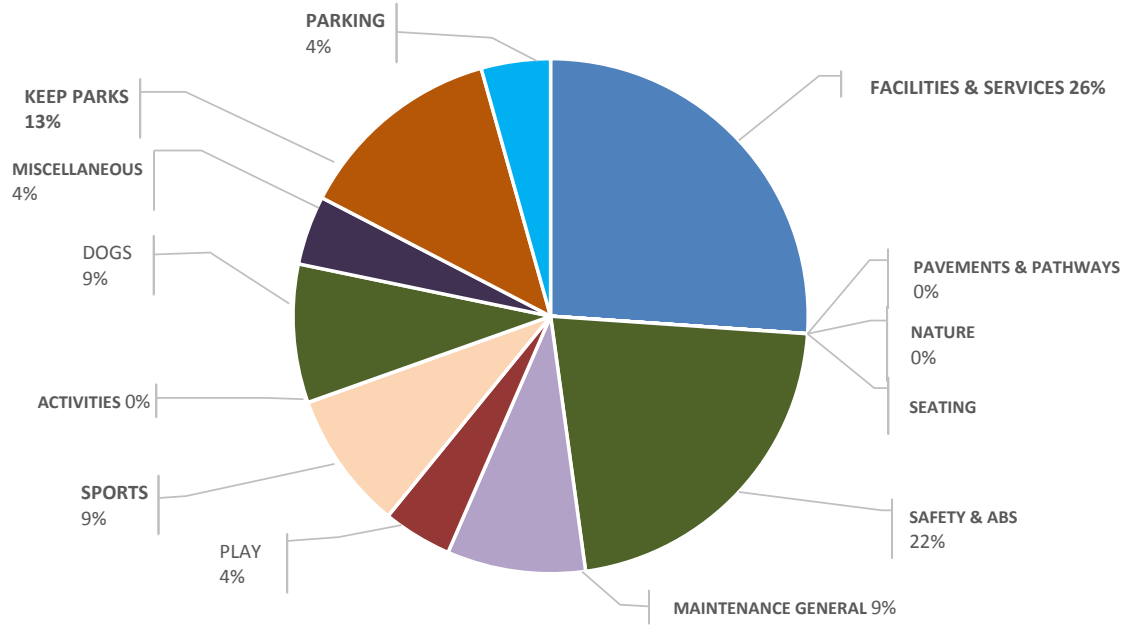

Barnet's town centre events comments 2015

	TOTAL	% OF TOTAL
Facilities and Services	6	26
Pavements & Pathways	0	0
Seating	0	0
Nature	0	0
Safety & ABS	5	22
Maintenance General	2	9
Play	1	4
Sports	2	9
Activities	0	0
Dogs	2	9
Miscellaneous	1	4
Keep Parks	3	13
Parking	1	4